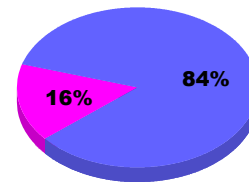

YTD Status Quo Clubs 2012-2013

Status Quo Clubs Compared to Status Quo Members

Legend: Status Quo Clubs (Cyan), Total Status Quo Members (Green)

MEMBERSHIP

Membership Results
2012-2013

Membership
2011-2012

Month	Net Memb Goal	Actual New Memb	Actual Dropped Memb	Gain/Loss of Memb	Gain/Loss of Memb
Jul/Aug/Sep		50	-57	-7	-17
Totals		50	-57	-7	-17

Membership Results 2012-2013

Goal, New, Dropped, Gain/Loss

Legend: Goal (Cyan), Actual (Green), Dropped (Yellow), Gain Loss (Magenta)

Comparison of Membership Gain/Loss

Current Year Compared to the Previous Year

Legend: Current Year (Cyan), Previous Year (Green)

Gender Comparison 2012-2013

Jul/Aug/Sep

Legend: Male (Blue), Female (Magenta)